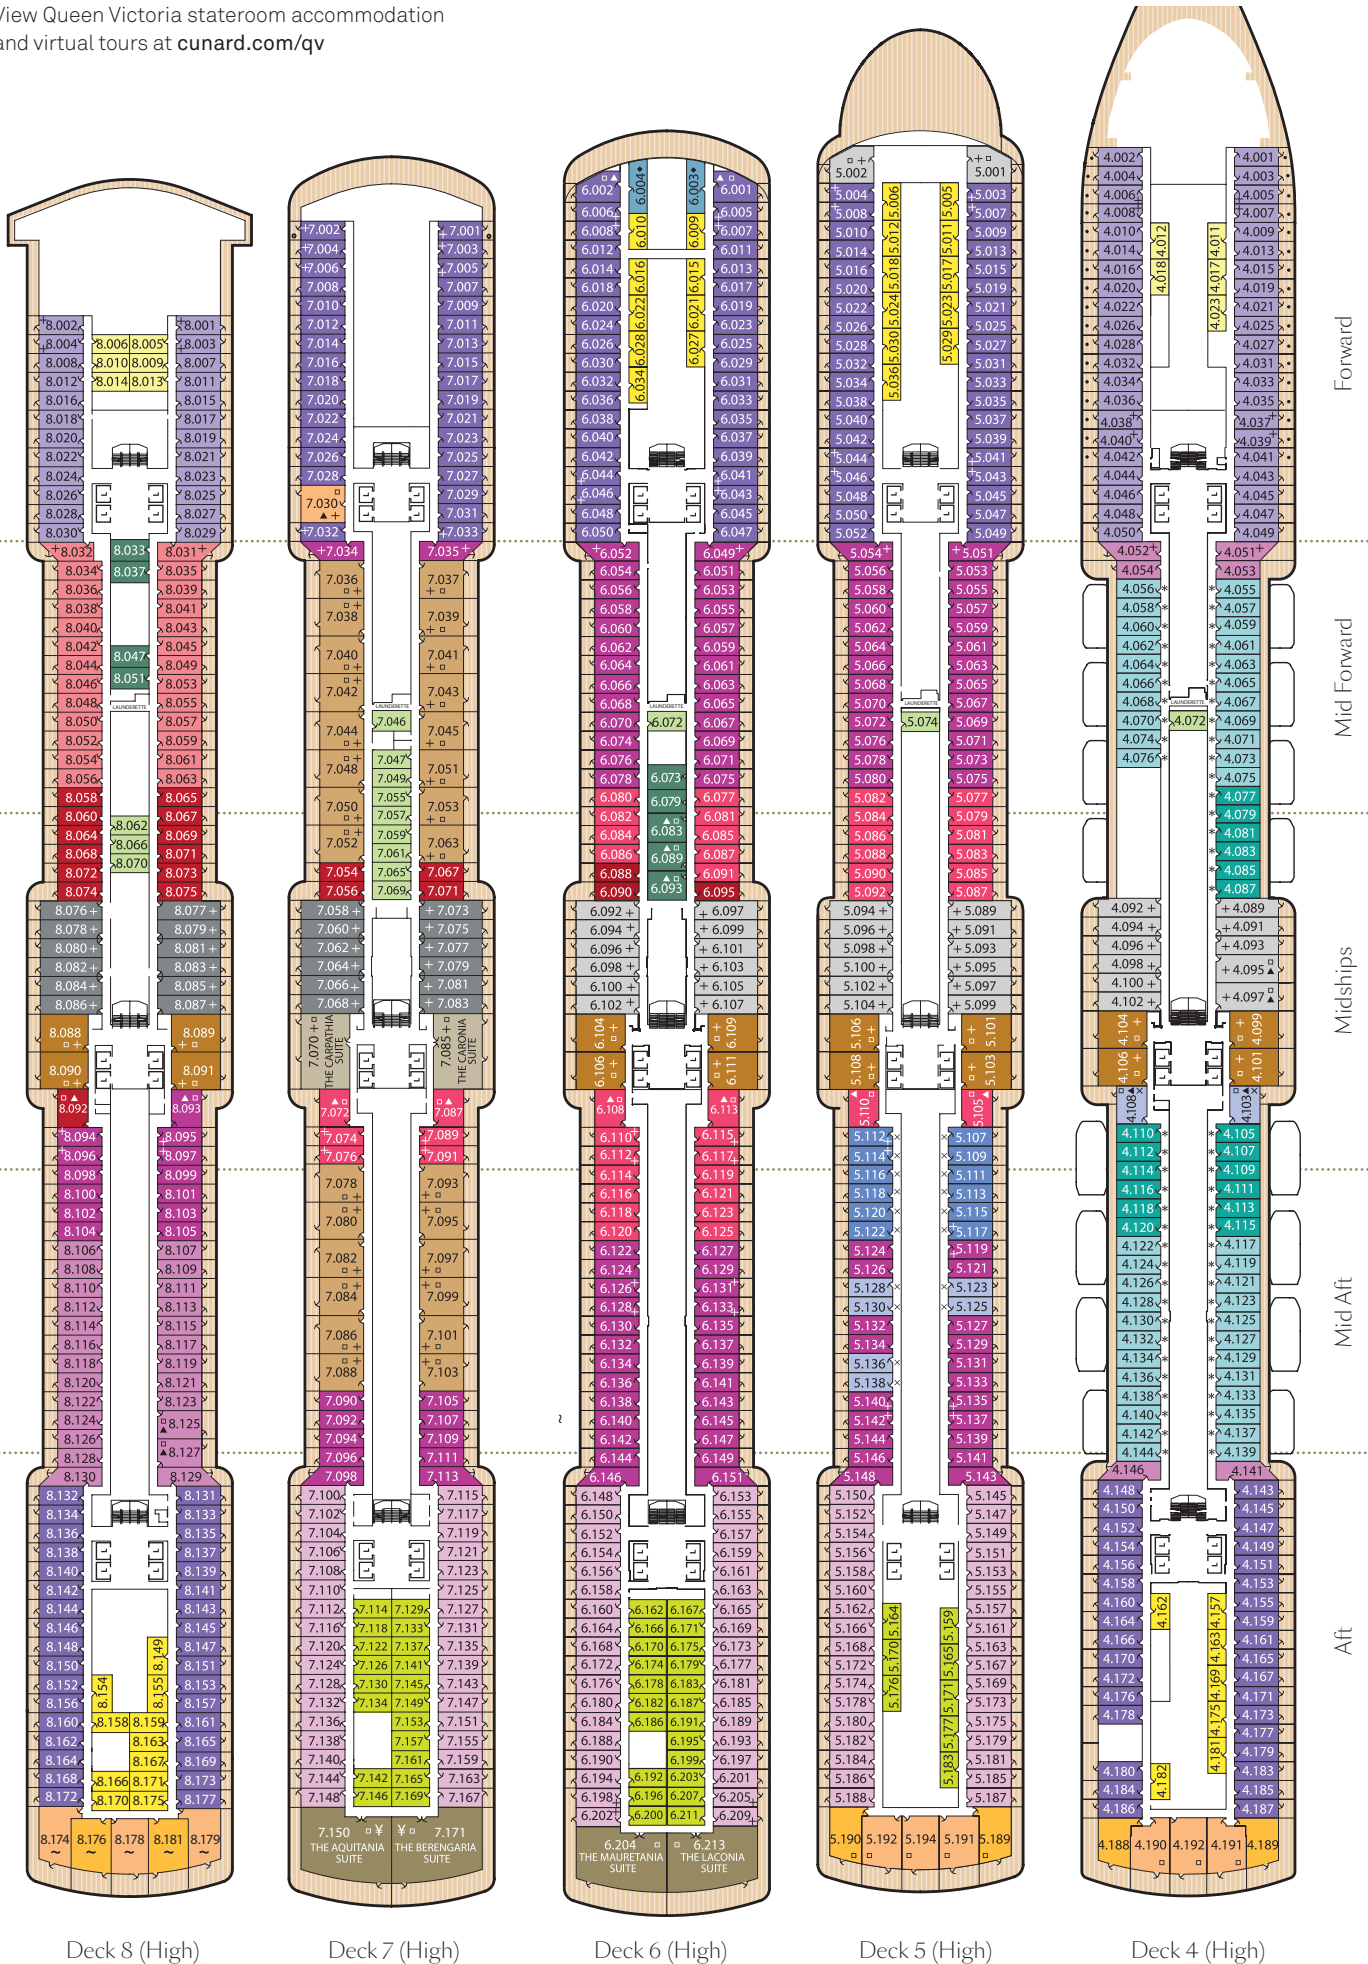

View Queen Victoria stateroom accommodation and virtual tours at cunard.com/vq

A1 Staterooms 6.088, 6.090, 6.095 available for booking from November 2024, for sailings from 5 December 2024.