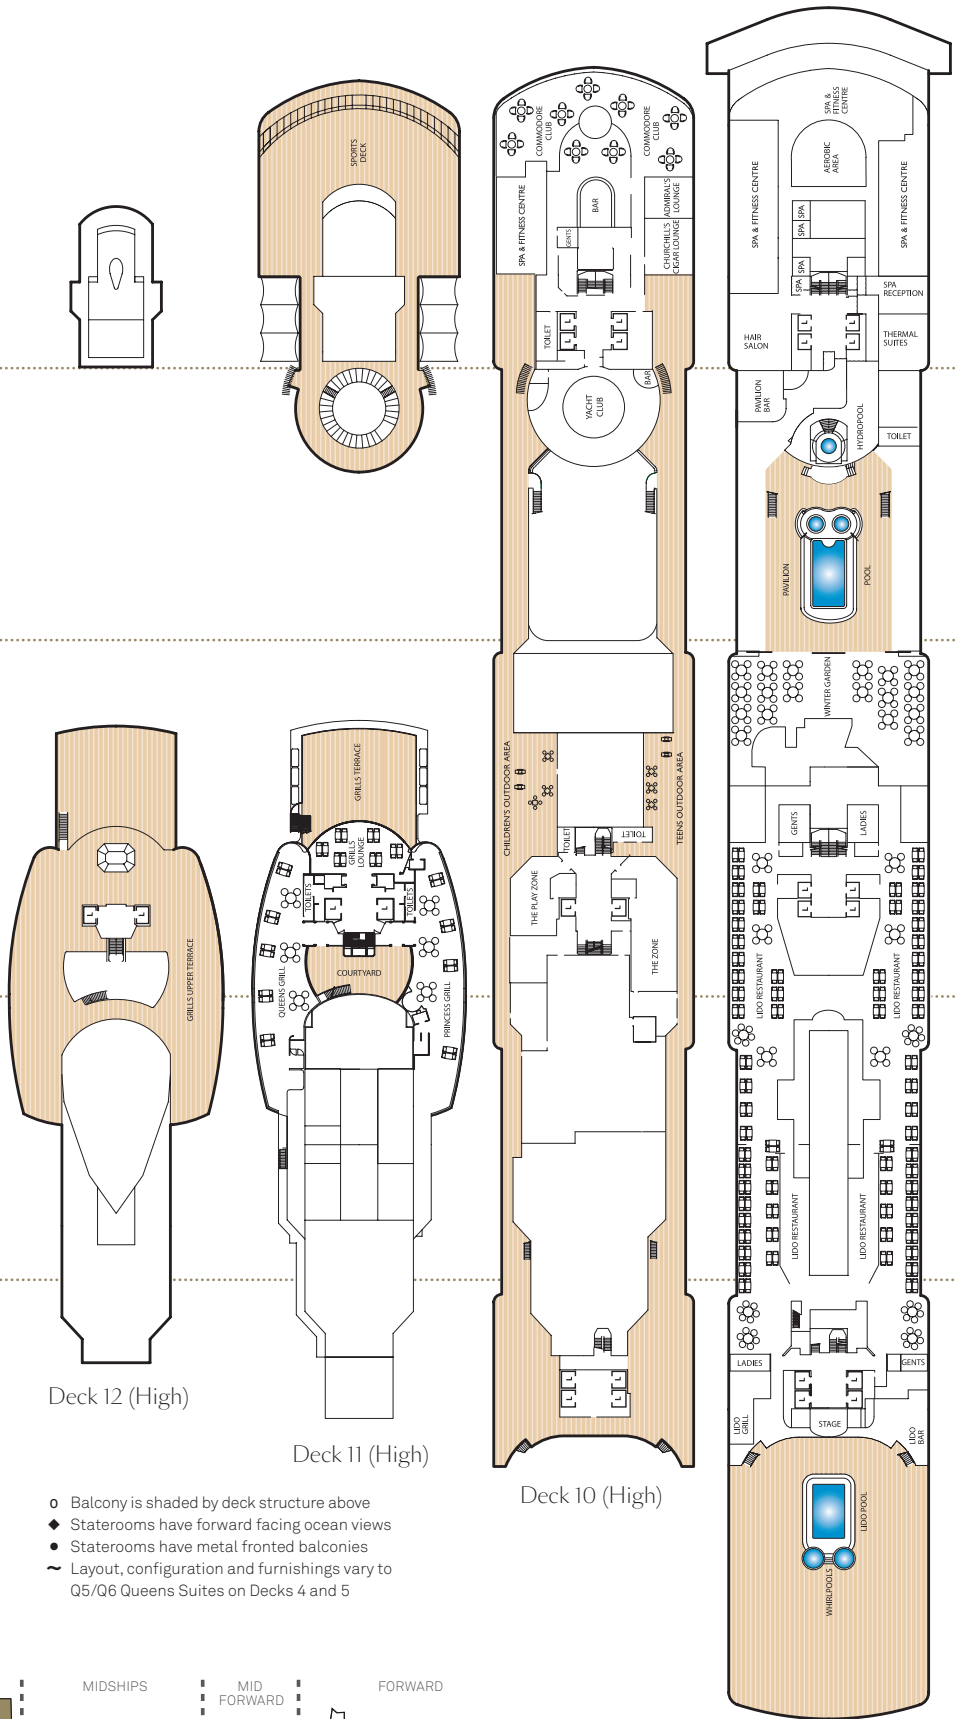

Key to symbols

- L Lift
- † Indicates 2 lower berths and 1 upper berth
- + Indicates 3rd berth is a single sofa bed
- ‡ Indicates 3rd and 4th berth are a single sofa bed and one upper bed
- ¥ Indicates 3rd and 4th berths are single sofa beds
- Staterooms have views obstructed by lifeboats
- X Views partially obstructed by lifeboat mechanism
- ▲ Wheelchair accessible
- Indicates powered mobility device friendly stateroom

Deck 12 (High)

Deck 11 (High)

Deck 10 (High)

Deck 9 (High)

- Balcony is shaded by deck structure above
- Staterooms have forward facing ocean views
- Staterooms have metal fronted balconies
- ~ Layout, configuration and furnishings vary to Q5/Q6 Queens Suites on Decks 4 and 5