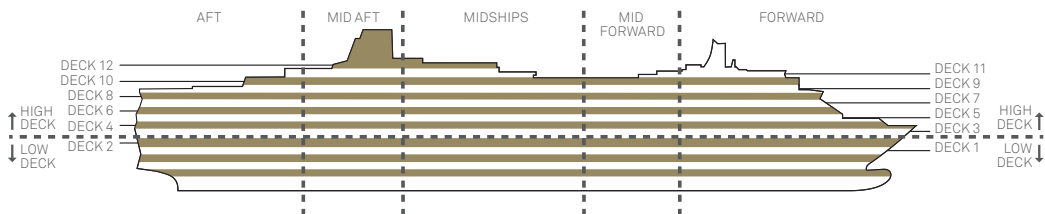

Key to symbols

- L Lift
- † Indicates 2 lower berths and 1 upper berth
- + Indicates 3rd berth is a single sofa bed
- ‡ Indicates 3rd and 4th berth are a single sofa bed and one upper bed
- ¥ Indicates 3rd and 4th berths are single sofa beds
- Staterooms have views obstructed by lifeboats
- X Views partially obstructed by lifeboat mechanism
- ▲ Wheelchair accessible
- Indicates powered mobility device friendly stateroom

Deck 12 (High)

Deck 11 (High)

Deck 10 (High)

Deck 9 (High)

- Balcony is shaded by deck structure above
- Staterooms have forward facing ocean views
- Staterooms have metal fronted balconies
- ~ Layout, configuration and furnishings vary to Q5/Q6 Queens Suites on Decks 4 and 5