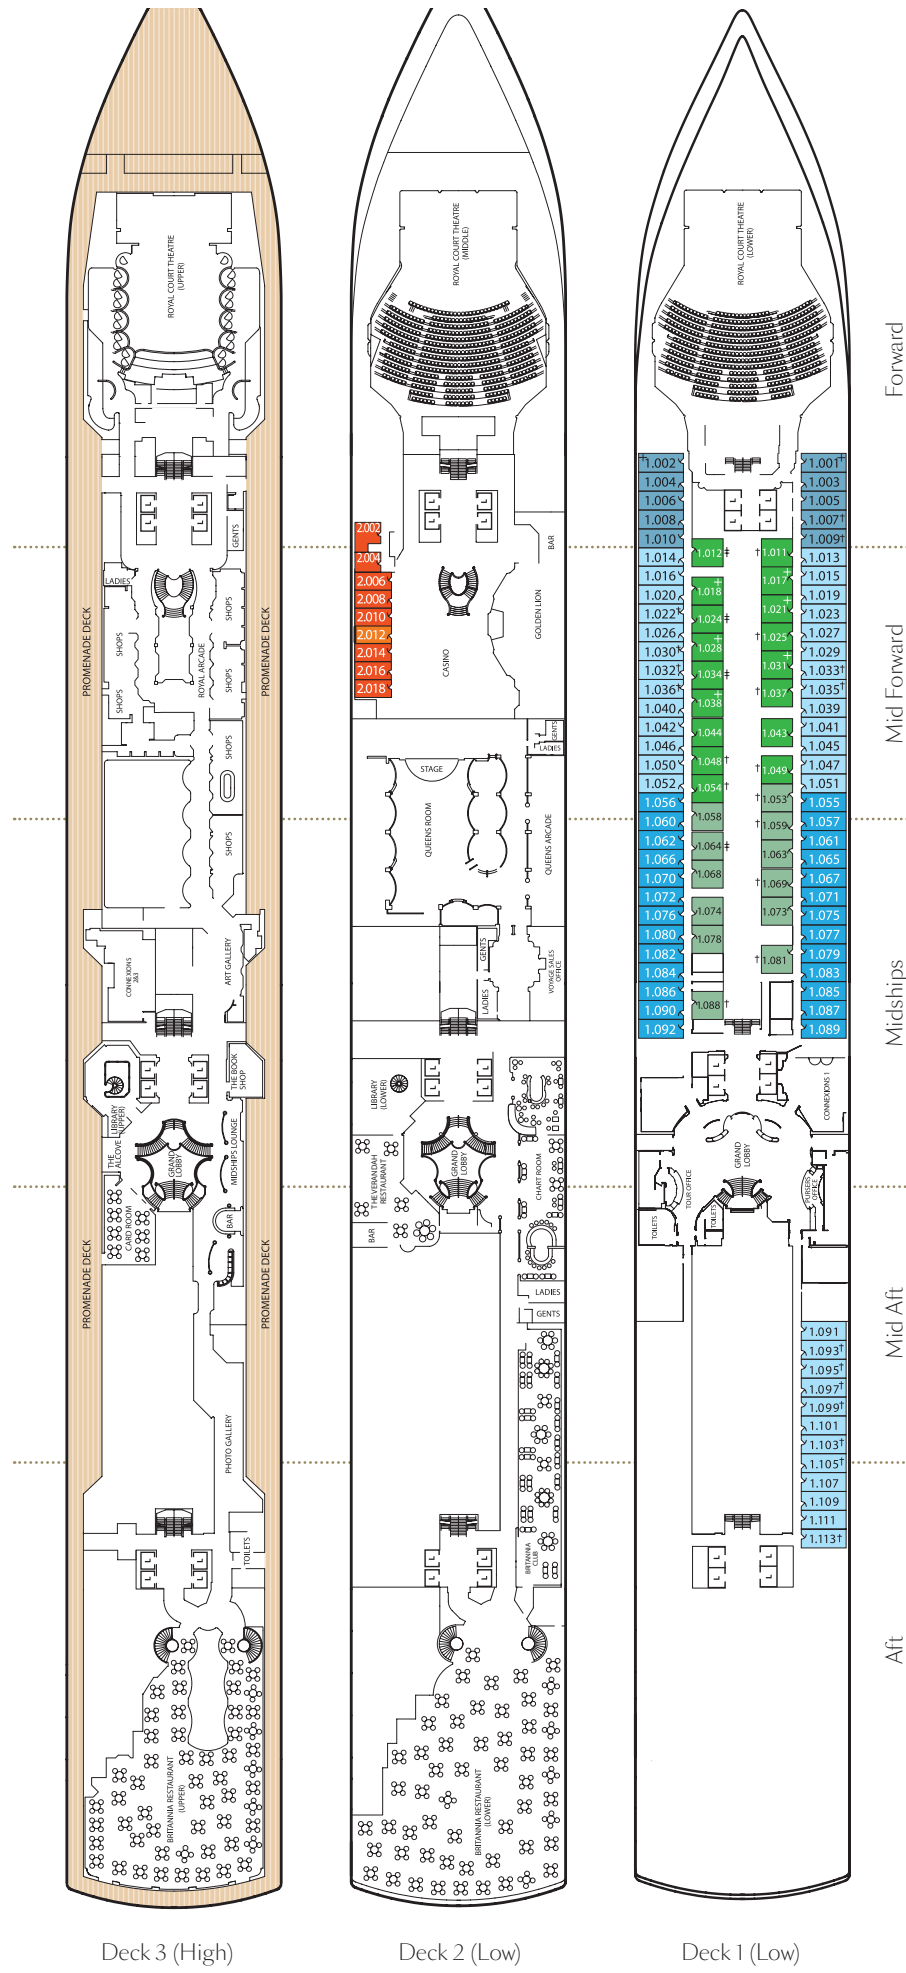

Queen Victoria deck plans

Stateroom Category

Grand Suites		
Aft	High Decks 6,7	Q1
Master Suites		
Midships	High Deck 7	Q2
Penthouse		
Midships	High Decks 4,5,6,8	Q3
Midships/Aft	High Deck 7	Q4
Queens Suites		
Aft	High Decks 4,5,8~	Q5
Forward/Aft	High Decks 4,5,7,8~	Q6
Princess Suites		
Midships	High Decks 7,8	P1
Midships/Forward	High Decks 4,5,6	P2
Club Balcony		
Midships	High Decks 6,7,8	A1
Midships	High Deck 8	A2
Balcony		
Midships	High Decks 5,6,7	BA
Midships	High Decks 5,6,7,8	BB
Midships	High Decks 4,8	BC
Aft	High Decks 5,6,7	BD
Forward/Aft	High Decks 4,5,6,7,8	BE
Forward	High Decks 4*,8	BF
Balcony (partially obstructed view)*		
Midships	High Deck 5	CA
Midships	High Decks 4,5	CB
Oceanview		
Midships	Low Deck 1	EB
Midships/Aft	Low Deck 1	EC
Forward	Low Deck 1	EF
Forward	High Deck 6*	EF
Oceanview (obstructed view)*		
Midships	High Deck 4	FB
Midships	High Deck 4	FC
Deluxe Inside		
Midships	High Decks 6,8	GA
Midships	Low Deck 1	GB
Midships	Low Deck 1	GC
Standard Inside		
Midships	High Decks 4,5,6,7,8	IA
Aft	High Decks 5,6,7	ID
Forward/Aft	High Decks 4,5,6,8	IE
Forward	High Decks 4,8	IF
Single		
Oceanview	Midships, Low Deck 2	KC
Inside	Midships, Low Deck 2	LC

View Queen Victoria stateroom accommodation and virtual tours at cunard.com/vq

A1 Staterooms 6.088, 6.090, 6.095 available for booking from November 2024, for sailings from 5 December 2024.

Stateroom Category

Ship facts - Queen Victoria

Entered Service:	2007
Country of Registry:	Bermuda
Speed:	23.7 knots
Guest Capacity:	2,061
No. of Crew:	980
Length Overall:	964.5 feet
Width:	106 feet
Draft:	25.9 feet

Deck 3 (High)