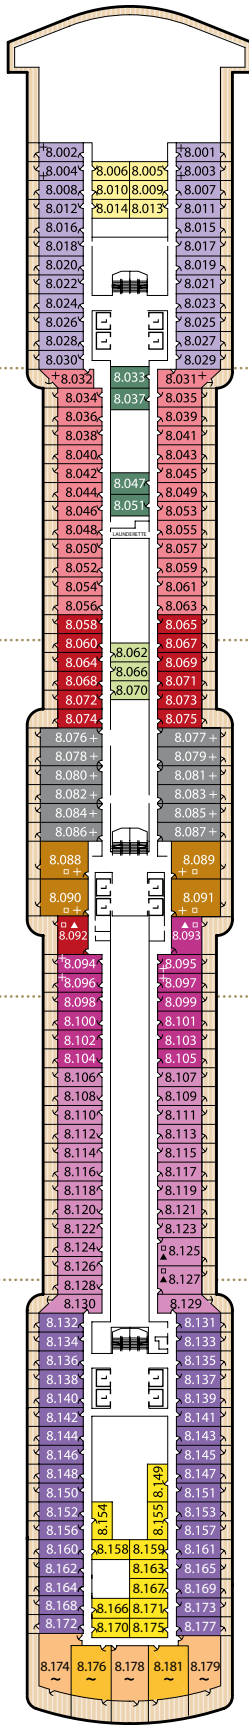

Queen Victoria deck plans

Stateroom Category

Grand Suites		
Aft	High Decks 6,7	Q1
Master Suites		
Midships	High Deck 7	Q2
Penthouse		
Midships	High Decks 4,5,6,8	Q3
Midships/Aft	High Deck 7	Q4
Queens Suites		
Aft	High Decks 4,5,8~	Q5
Forward/Aft	High Decks 4,5,7,8~	Q6
Princess Suites		
Midships	High Decks 7,8	P1
Midships/Forward	High Decks 4,5,6	P2
Club Balcony		
Midships	High Decks 6,7,8	A1
Midships	High Deck 8	A2
Balcony		
Midships	High Decks 5,6,7	BA
Midships	High Decks 5,6,7,8	BB
Midships	High Decks 4,8	BC
Aft	High Decks 5,6,7	BD
Forward/Aft	High Decks 4,5,6,7,8	BE
Forward	High Decks 4*,8	BF
Balcony (partially obstructed view)*		
Midships	High Deck 5	CA
Midships	High Decks 4,5	CB
Oceanview		
Midships	Low Deck 1	EB
Midships/Aft	Low Deck 1	EC
Forward	Low Deck 1	EF
Forward	High Deck 6*	EF
Oceanview (obstructed view)*		
Midships	High Deck 4	FB
Midships	High Deck 4	FC
Deluxe Inside		
Midships	High Decks 6,8	GA
Midships	Low Deck 1	GB
Midships	Low Deck 1	GC
Standard Inside		
Midships	High Decks 4,5,6,7,8	IA
Aft	High Decks 5,6,7	ID
Forward/Aft	High Decks 4,5,6,8	IE
Forward	High Decks 4,8	IF
Single		
Oceanview	Midships, Low Deck 2	KC
Inside	Midships, Low Deck 2	LC

Key to symbols

- L Lift
- † Indicates 2 lower berths and 1 upper berth
- + Indicates 3rd berth is a single sofa bed
- ‡ Indicates 3rd and 4th berth are a single sofa bed and one upper bed
- ¥ Indicates 3rd and 4th berths are single sofa beds
- * Staterooms have views obstructed by lifeboats
- X Views partially obstructed by lifeboat mechanism
- ▲ Wheelchair accessible
- Indicates powered mobility device friendly stateroom

View Queen Victoria stateroom accommodation and virtual tours at cunard.com/vq

Deck 8 (High)

Deck 7 (High)

Deck 6 (High)

Deck 5 (High)

Deck 4 (High)

A1 Staterooms 6.088, 6.090, 6.095 available for booking from November 2024, for sailings from 5 December 2024.