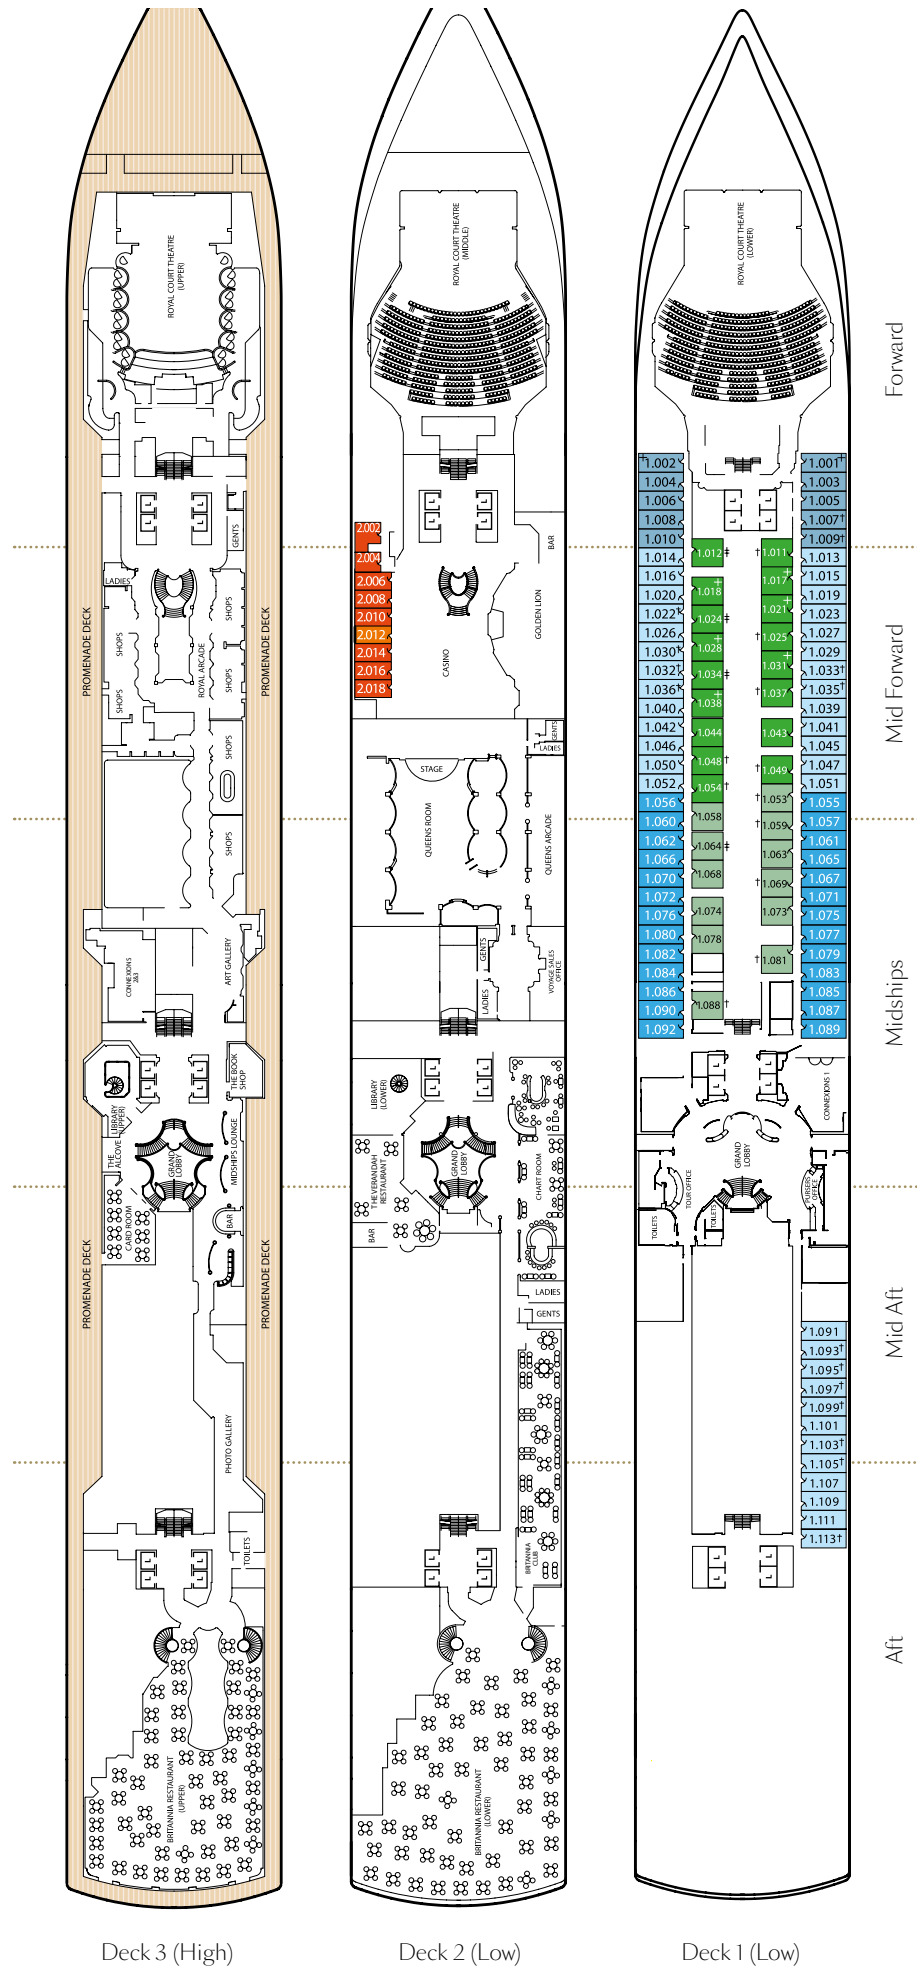

Queen Victoria deck plans

Stateroom Category

Grand Suites		
Aft	High Decks 6,7	Q1
Master Suites		
Midships	High Deck 7	Q2
Penthouse		
Midships	High Decks 4,5,6,8	Q3
Midships/Aft	High Deck 7	Q4
Queens Suites		
Aft	High Decks 4,5,8~	Q5
Forward/Aft	High Decks 4,5,7,8~	Q6
Princess Suites		
Midships	High Decks 7,8	P1
Midships/Forward	High Decks 4,5,6	P2
Club Balcony		
Midships	High Decks 6,7,8	A1
Midships	High Deck 8	A2
Balcony		
Midships	High Decks 5,6,7	BA
Midships	High Decks 5,6,7,8	BB
Midships	High Decks 4,8	BC
Aft	High Decks 5,6,7	BD
Forward/Aft	High Decks 4,5,6,7,8	BE
Forward	High Decks 4*,8	BF
Balcony (partially obstructed view)*		
Midships	High Deck 5	CA
Midships	High Decks 4,5	CB
Oceanview		
Midships	Low Deck 1	EB
Midships/Aft	Low Deck 1	EC
Forward	Low Deck 1	EF
Forward	High Deck 6*	EF
Oceanview (obstructed view)*		
Midships	High Deck 4	FB
Midships	High Deck 4	FC
Deluxe Inside		
Midships	High Decks 6,8	GA
Midships	Low Deck 1	GB
Midships	Low Deck 1	GC
Standard Inside		
Midships	High Decks 4,5,6,7,8	IA
Aft	High Decks 5,6,7	ID
Forward/Aft	High Decks 4,5,6,8	IE
Forward	High Decks 4,8	IF
Single		
Oceanview	Midships, Low Deck 2	KC
Inside	Midships, Low Deck 2	LC

Key to symbols

- L Lift
- † Indicates 2 lower berths and 1 upper berth
- + Indicates 3rd berth is a single sofa bed
- ‡ Indicates 3rd and 4th berth is a single sofa bed and one upper bed
- Indicates powered mobility device friendly stateroom

Ship facts - Queen Victoria

Entered Service:	2007
Country of Registry:	Bermuda
Speed:	23.7 knots
Guest Capacity:	2,061
No. of Crew:	980
Length Overall:	964.5 feet
Width:	106 feet
Draft:	25.9 feet

Deck 3 (High)