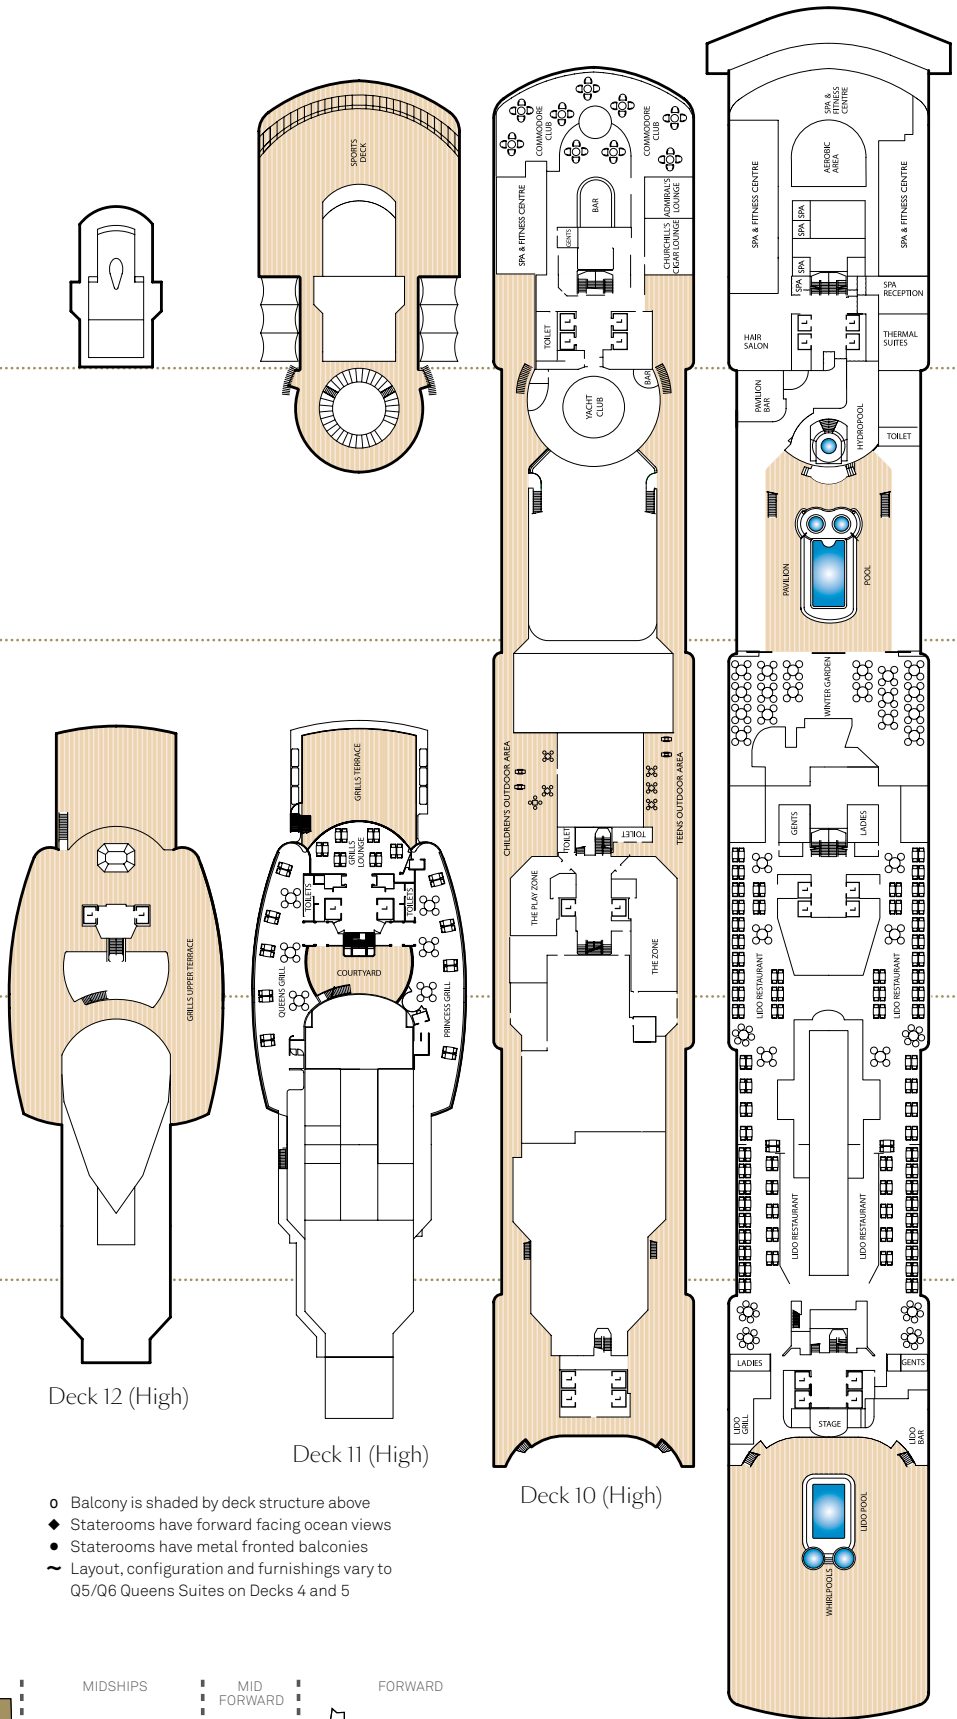

Key to symbols

- L Lift
- † Indicates 2 lower berths and 1 upper berth
- + Indicates 3rd berth is a single sofa bed
- ‡ Indicates 3rd and 4th berth are a single sofa bed and one upper bed
- ¥ Indicates 3rd and 4th berths are single sofa beds
- Staterooms have views obstructed by lifeboats
- X Views partially obstructed by lifeboat mechanism
- ▲ Wheelchair accessible
- Indicates powered mobility device friendly stateroom

Deck 12 (High)

Deck 11 (High)

Deck 10 (High)

Deck 9 (High)

- Balcony is shaded by deck structure above
- Staterooms have forward facing ocean views
- Staterooms have metal fronted balconies
- ~ Layout, configuration and furnishings vary to Q5/Q6 Queens Suites on Decks 4 and 5