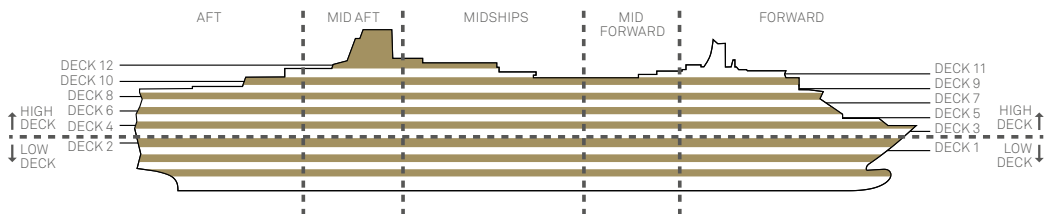

Key to symbols

- L Lift
- † Indicates 2 lower berths and 1 upper berth
- + Indicates 3rd berth is a single sofa bed
- ‡ Indicates 3rd and 4th berth are a single sofa bed and one upper bed
- ¥ Indicates 3rd and 4th berths are single sofa beds
- Staterooms have views obstructed by lifeboats
- X Views partially obstructed by lifeboat mechanism
- ▲ Wheelchair accessible
- Indicates powered mobility device friendly stateroom

Deck 12 (High)

Deck 11 (High)

Deck 10 (High)

Deck 9 (High)

- Balcony is shaded by deck structure above
- Staterooms have forward facing ocean views
- Staterooms have metal fronted balconies
- ~ Layout, configuration and furnishings vary to Q5/Q6 Queens Suites on Decks 4 and 5