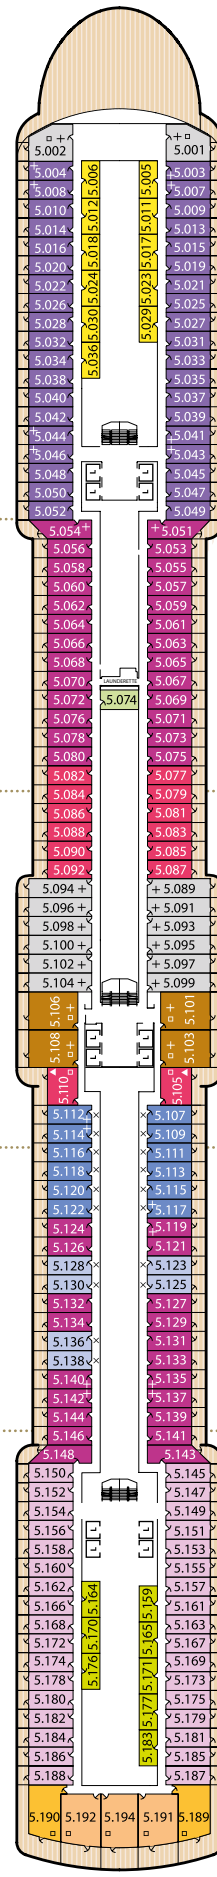

Queen Victoria deck plans

Stateroom Category

Grand Suites		
Aft	High Decks 6,7	Q1
Master Suites		
Midships	High Deck 7	Q2
Penthouse		
Midships	High Decks 4,5,6,8	Q3
Midships/Aft	High Deck 7	Q4
Queens Suites		
Aft	High Decks 4,5,8~	Q5
Forward/Aft	High Decks 4,5,7,8~	Q6
Princess Suites		
Midships	High Decks 7,8	P1
Midships/Forward	High Decks 4,5,6	P2
Club Balcony		
Midships	High Decks 6,7,8	A1
Midships	High Deck 8	A2
Balcony		
Midships	High Decks 5,6,7	BA
Midships	High Decks 5,6,7,8	BB
Midships	High Decks 4,8	BC
Aft	High Decks 5,6,7	BD
Forward/Aft	High Decks 4,5,6,7,8	BE
Forward	High Decks 4*,8	BF
Balcony (partially obstructed view)*		
Midships	High Deck 5	CA
Midships	High Decks 4,5	CB
Oceanview		
Midships	Low Deck 1	EB
Midships/Aft	Low Deck 1	EC
Forward	Low Deck 1	EF
Forward	High Deck 6*	EF
Oceanview (obstructed view)*		
Midships	High Deck 4	FB
Midships	High Deck 4	FC
Deluxe Inside		
Midships	High Decks 6,8	GA
Midships	Low Deck 1	GB
Midships	Low Deck 1	GC
Standard Inside		
Midships	High Decks 4,5,6,7,8	IA
Aft	High Decks 5,6,7	ID
Forward/Aft	High Decks 4,5,6,8	IE
Forward	High Decks 4,8	IF
Single		
Oceanview	Midships, Low Deck 2	KC
Inside	Midships, Low Deck 2	LC

Key to symbols

- L Lift
- † Indicates 2 lower berths and 1 upper berth
- + Indicates 3rd berth is a single sofa bed
- ‡ Indicates 3rd and 4th berth are a single sofa bed and one upper bed
- ¥ Indicates 3rd and 4th berths are single sofa beds
- * Staterooms have views obstructed by lifeboats
- X Views partially obstructed by lifeboat mechanism
- ▲ Wheelchair accessible
- Indicates powered mobility device friendly stateroom

View Queen Victoria stateroom accommodation and virtual tours at cunard.com/vq

Deck 8 (High)

Deck 7 (High)

Deck 6 (High)

Deck 5 (High)

Deck 4 (High)

A1 Staterooms 6.088, 6.090, 6.095 available for booking from November 2024, for sailings from 5 December 2024.