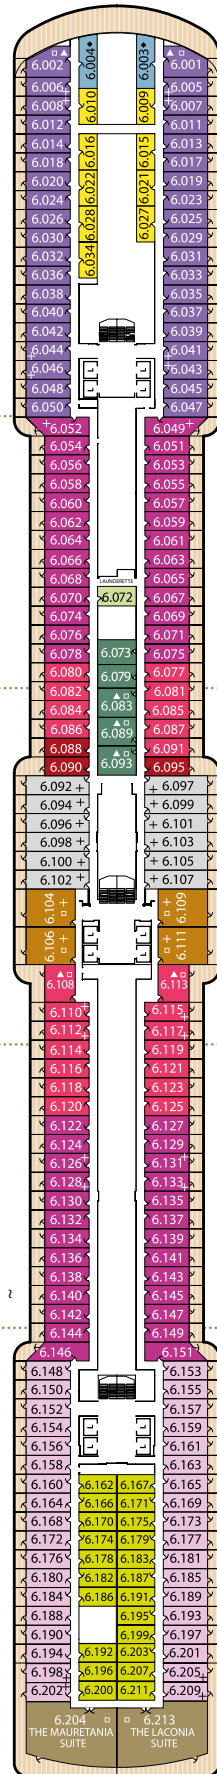

Queen Victoria deck plans

Stateroom Category

Grand Suites		
Aft	High Decks 6,7	Q1
Master Suites		
Midships	High Deck 7	Q2
Penthouse		
Midships	High Decks 4,5,6,8	Q3
Midships/Aft	High Deck 7	Q4
Queens Suites		
Aft	High Decks 4,5,8~	Q5
Forward/Aft	High Decks 4,5,7,8~	Q6
Princess Suites		
Midships	High Decks 7,8	P1
Midships/Forward	High Decks 4,5,6	P2
Club Balcony		
Midships	High Decks 6,7,8	A1
Midships	High Deck 8	A2
Balcony		
Midships	High Decks 5,6,7	BA
Midships	High Decks 5,6,7,8	BB
Midships	High Decks 4,8	BC
Aft	High Decks 5,6,7	BD
Forward/Aft	High Decks 4,5,6,7,8	BE
Forward	High Decks 4*,8	BF
Balcony (partially obstructed view)*		
Midships	High Deck 5	CA
Midships	High Decks 4,5	CB
Oceanview		
Midships	Low Deck 1	EB
Midships/Aft	Low Deck 1	EC
Forward	Low Deck 1	EF
Forward	High Deck 6*	EF
Oceanview (obstructed view)*		
Midships	High Deck 4	FB
Midships	High Deck 4	FC
Deluxe Inside		
Midships	High Decks 6,8	GA
Midships	Low Deck 1	GB
Midships	Low Deck 1	GC
Standard Inside		
Midships	High Decks 4,5,6,7,8	IA
Aft	High Decks 5,6,7	ID
Forward/Aft	High Decks 4,5,6,8	IE
Forward	High Decks 4,8	IF
Single		
Oceanview	Midships, Low Deck 2	KC
Inside	Midships, Low Deck 2	LC

Key to symbols

- L Lift
- † Indicates 2 lower berths and 1 upper berth
- + Indicates 3rd berth is a single sofa bed
- ‡ Indicates 3rd and 4th berth are a single sofa bed and one upper bed
- ¥ Indicates 3rd and 4th berths are single sofa beds
- * Staterooms have views obstructed by lifeboats
- X Views partially obstructed by lifeboat mechanism
- ▲ Wheelchair accessible
- Indicates powered mobility device friendly stateroom

View Queen Victoria stateroom accommodation and virtual tours at cunard.com/vq

Deck 8 (High)

Deck 7 (High)

Deck 6 (High)

Deck 5 (High)

Deck 4 (High)

A1 Staterooms 6.088, 6.090, 6.095 available for booking from November 2024, for sailings from 5 December 2024.