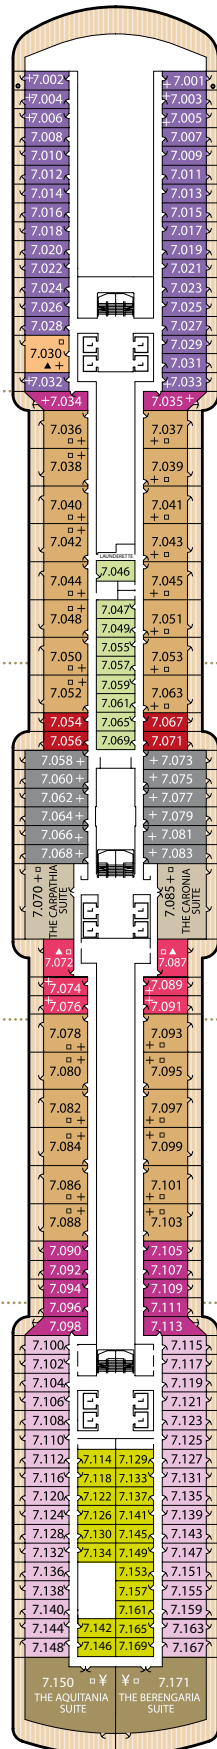

Queen Victoria deck plans

Stateroom Category

Grand Suites		
Aft	High Decks 6,7	Q1
Master Suites		
Midships	High Deck 7	Q2
Penthouse		
Midships	High Decks 4,5,6,8	Q3
Midships/Aft	High Deck 7	Q4
Queens Suites		
Aft	High Decks 4,5,8~	Q5
Forward/Aft	High Decks 4,5,7,8~	Q6
Princess Suites		
Midships	High Decks 7,8	P1
Midships/Forward	High Decks 4,5,6	P2
Club Balcony		
Midships	High Decks 6,7,8	A1
Midships	High Deck 8	A2
Balcony		
Midships	High Decks 5,6,7	BA
Midships	High Decks 5,6,7,8	BB
Midships	High Decks 4,8	BC
Aft	High Decks 5,6,7	BD
Forward/Aft	High Decks 4,5,6,7,8	BE
Forward	High Decks 4*,8	BF
Balcony (partially obstructed view)*		
Midships	High Deck 5	CA
Midships	High Decks 4,5	CB
Oceanview		
Midships	Low Deck 1	EB
Midships/Aft	Low Deck 1	EC
Forward	Low Deck 1	EF
Forward	High Deck 6*	EF
Oceanview (obstructed view)*		
Midships	High Deck 4	FB
Midships	High Deck 4	FC
Deluxe Inside		
Midships	High Decks 6,8	GA
Midships	Low Deck 1	GB
Midships	Low Deck 1	GC
Standard Inside		
Midships	High Decks 4,5,6,7,8	IA
Aft	High Decks 5,6,7	ID
Forward/Aft	High Decks 4,5,6,8	IE
Forward	High Decks 4,8	IF
Single		
Oceanview	Midships, Low Deck 2	KC
Inside	Midships, Low Deck 2	LC

Key to symbols

- L Lift
- † Indicates 2 lower berths and 1 upper berth
- + Indicates 3rd berth is a single sofa bed
- ‡ Indicates 3rd and 4th berth are a single sofa bed and one upper bed
- ¥ Indicates 3rd and 4th berths are single sofa beds
- * Staterooms have views obstructed by lifeboats
- X Views partially obstructed by lifeboat mechanism
- ▲ Wheelchair accessible
- Indicates powered mobility device friendly stateroom

View Queen Victoria stateroom accommodation and virtual tours at cunard.com/vq

Deck 8 (High)

Deck 7 (High)

Deck 6 (High)

Deck 5 (High)

Deck 4 (High)

A1 Staterooms 6.088, 6.090, 6.095 available for booking from November 2024, for sailings from 5 December 2024.