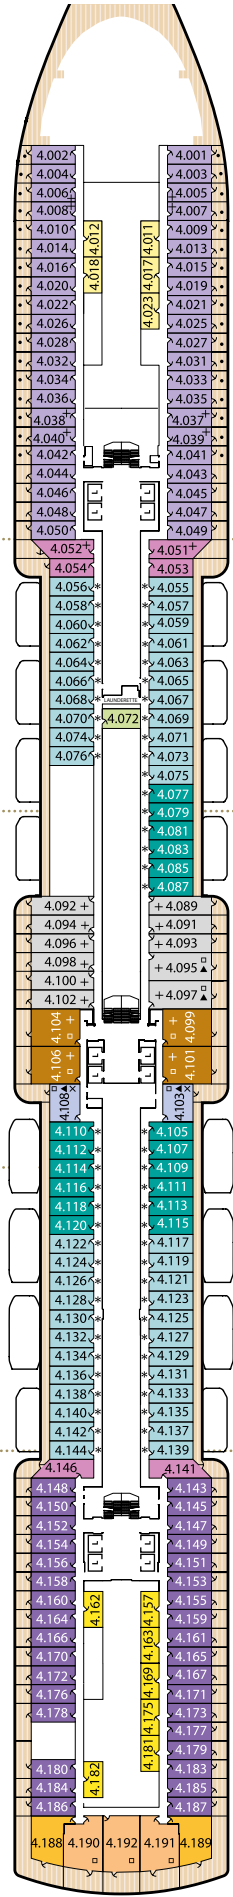

Queen Victoria deck plans

Stateroom Category

Grand Suites		
Aft	High Decks 6,7	Q1
Master Suites		
Midships	High Deck 7	Q2
Penthouse		
Midships	High Decks 4,5,6,8	Q3
Midships/Aft	High Deck 7	Q4
Queens Suites		
Aft	High Decks 4,5,8~	Q5
Forward/Aft	High Decks 4,5,7,8~	Q6
Princess Suites		
Midships	High Decks 7,8	P1
Midships/Forward	High Decks 4,5,6	P2
Club Balcony		
Midships	High Decks 6,7,8	A1
Midships	High Deck 8	A2
Balcony		
Midships	High Decks 5,6,7	BA
Midships	High Decks 5,6,7,8	BB
Midships	High Decks 4,8	BC
Aft	High Decks 5,6,7	BD
Forward/Aft	High Decks 4,5,6,7,8	BE
Forward	High Decks 4*,8	BF
Balcony (partially obstructed view)*		
Midships	High Deck 5	CA
Midships	High Decks 4,5	CB
Oceanview		
Midships	Low Deck 1	EB
Midships/Aft	Low Deck 1	EC
Forward	Low Deck 1	EF
Forward	High Deck 6*	EF
Oceanview (obstructed view)*		
Midships	High Deck 4	FB
Midships	High Deck 4	FC
Deluxe Inside		
Midships	High Decks 6,8	GA
Midships	Low Deck 1	GB
Midships	Low Deck 1	GC
Standard Inside		
Midships	High Decks 4,5,6,7,8	IA
Aft	High Decks 5,6,7	ID
Forward/Aft	High Decks 4,5,6,8	IE
Forward	High Decks 4,8	IF
Single		
Oceanview	Midships, Low Deck 2	KC
Inside	Midships, Low Deck 2	LC

Key to symbols

- L Lift
- † Indicates 2 lower berths and 1 upper berth
- + Indicates 3rd berth is a single sofa bed
- ‡ Indicates 3rd and 4th berth are a single sofa bed and one upper bed
- ¥ Indicates 3rd and 4th berths are single sofa beds
- * Staterooms have views obstructed by lifeboats
- X Views partially obstructed by lifeboat mechanism
- ▲ Wheelchair accessible
- Indicates powered mobility device friendly stateroom

View Queen Victoria stateroom accommodation and virtual tours at cunard.com/vq

Deck 8 (High)

Deck 7 (High)

Deck 6 (High)

Deck 5 (High)

Deck 4 (High)

A1 Staterooms 6.088, 6.090, 6.095 available for booking from November 2024, for sailings from 5 December 2024.